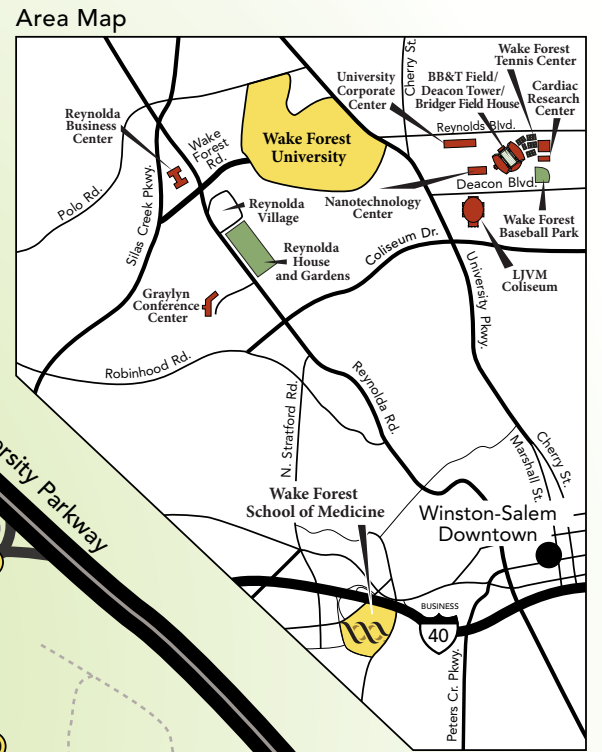

- 41 Martin Residence Hall
- 42 Spry Soccer Stadium
- 43 Polo Residence Hall
- 44, 45, 46 Chiller Plants
- 47 Greene Hall
- 48 Tennis Courts
- 49 Polo Road Gate
- 50 University Parkway Gatehouse
- 51 Reynolda Road Gatehouse
- 52 Miller Center
- 53 Porter B. Byrum
  Welcome Center
- 54 South Residence Hall
- 56 Dance Studio
- 59 The Barn
- 60 Farrell Hall
- 61 Dogwood Residence Hall
- 62 Magnolia Residence Hall
- 63 North Campus Dining

To Reynolda Road, Silas Creek Pkwy. and I-40 Business/Bypass
To Graylyn, Reynolda Village, Reynolda Gardens and Reynolda House

Visitor Parking